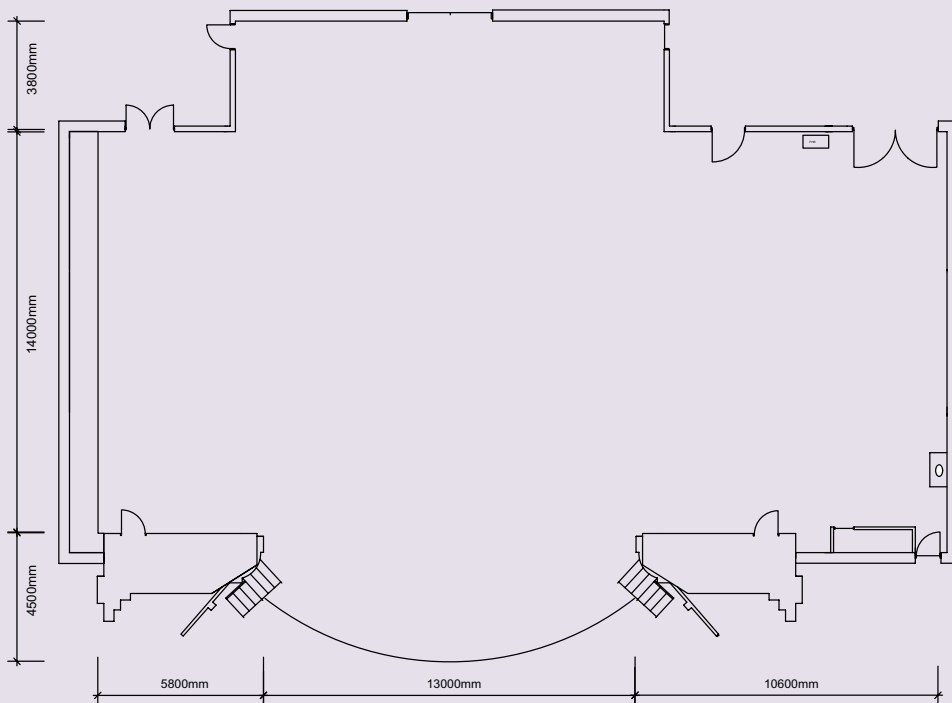

The Auditorium contains 1567 seats and is the ideal venue for concerts, shows, conferences, symposiums and ceremonies.

### SEATING CAPACITY

#### MAIN THEATRE STAGE

◆ 350 Seated at Round Banquet Tables

stunning